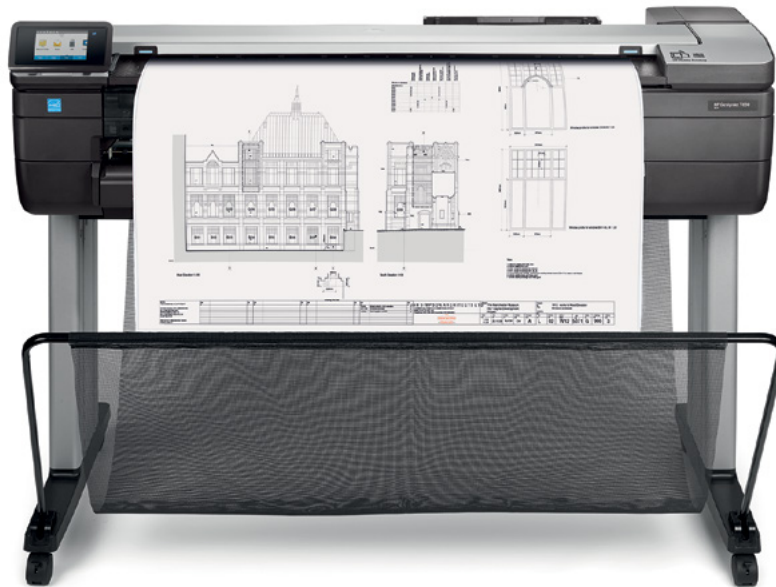

HP DesignJet T830 Multifunction Printer

Multifunction reinvented—built-in scanner at an unbeatable price¹

Print, scan, copy, and share—robust, compact 36-inch Wi-Fi MFP for office and construction

ROBUST—Damage-resistant for offices and job sites

CONVENIENT—Easy operation helps users save time

- Complete tasks intuitively—almost 3 times faster vs other devices³—one touchscreen works like a smartphone
- Cut waste by 50%—print at half scale with automatic sheet feeder/tray; cut extra work, waste of wide rolls⁴
- No LAN needed—move this MFP any time, any place your Wi-Fi signal can reach with wireless connectivity⁵

COLLABORATION—Mobile print/scan for team sharing

- Use integrated scanning to capture and share feedback, enable archiving, and more
- The printer creates its own Wi-Fi network for easy connectivity with Wi-Fi Direct
- Conveniently scan, share, print right from your smartphone or tablet;⁵ enjoy a smartphone-like experience
- Manage scans from your mobile device with the HP AiO Printer Remote app,⁶ enabled by HP Mobile Printing

¹ Based on 36-inch Wi-Fi integrated MFPs available in the market as of September, 2015.

² The HP DesignJet T830 Multifunction Printer is the most compact 36-inch device performing large-format print/scan/copy functions and is at least half the size (without the legs) based on H x W x L specifications published as of September, 2015.