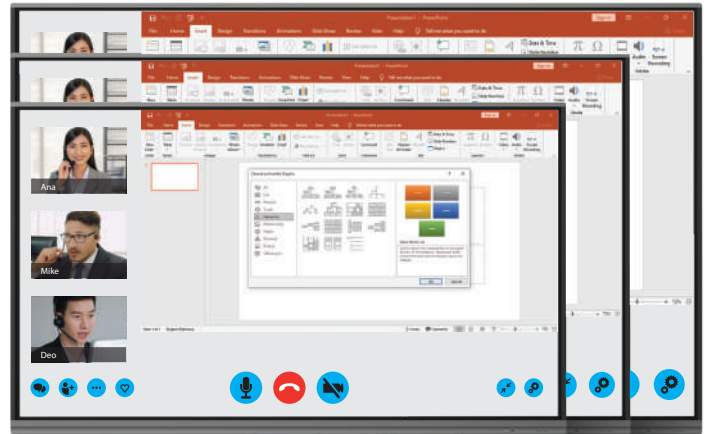

Interact • Collaborate • Engage

ULTRA HD
4K

Extended Screen

Screen Size

65" 75" 86"

- Write, annotate, and draw with accurate touch and smooth writing experience.
- Screen sharing from personal devices (compatible with Windows, Android, iOS, MacOS) up to 9 screens simultaneously.
- Take screenshots easily from any software displayed on the ICE Board.
- Anti-glare tempered glass screen.
- Voting / quiz software.
- Available option for using OPS Pluggable PC (Intel i5 / i7).
- Quick switch between Android & Windows OPS PC.
- Supports many video conferencing software.

ICE Board Product Specification

Size	65"	75"	86"
System Version	Android 9.0		
RAM	4GB		
Brightness	350cd/m2		
Lifetime	30000 Hours		
Overall Power	450W	550W	650W
Display Area	1428.48mm x 803.52mm	1649.664mm x 927.936mm	1895.04mm x 1065.96mm
Physical Specification			
Product Dimension (mm)	1488.4(L) x 896.6(H) x 86.4(D)	1709.1(L) x 1019.5(H) x 86(D)	1957(L) x 1159(H) x 86(D)
Package Dimension (mm)	1656(L) x 204(W) x 1050(H)	1860(L) x 280(W) x 1140(H)	2146(L) x 280(W) x 1308(H)
Net Weight	38kg	49.50kg	64.60kg
Gross Weight	49kg	63.85kg	82.85kg
VESA	600x400mm	800x400mm	800x600mm
Accessories			
Power Cable, HDMI Cable, USB Touch Cable, 2 Stylus Pen, 1 Remote Control.			