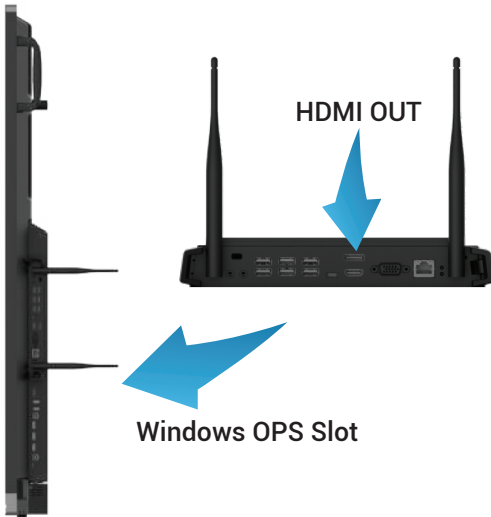

Interact • Collaborate • Engage

ULTRA HD
4K

Extended Screen

Screen Size

65" 75" 86"

- Write, annotate, and draw with accurate touch and smooth writing experience.
- Screen sharing from personal devices (compatible with Windows, Android, iOS, MacOS) up to 9 screens simultaneously.
- Take screenshots easily from any software displayed on the ICE Board.
- Anti-glare tempered glass screen.
- Voting / quiz software.
- Available option for using OPS Pluggable PC (Intel i5 / i7).
- Quick switch between Android & Windows OPS PC.
- Supports many video conferencing software.

ICE Board Product Specification

Size	65"	75"	86"
System Version	Android 9.0		
RAM	4GB		
Brightness	350cd/m2		
Lifetime	30000 Hours		
Overall Power	450W	550W	650W
Display Area	1428.48mm x 803.52mm	1649.664mm x 927.936mm	1895.04mm x 1065.96mm
Physical Specification			
Product Dimension (mm)	1488.4(L) x 896.6(H) x 86.4(D)	1709.1(L) x 1019.5(H) x 86(D)	1957(L) x 1159(H) x 86(D)
Package Dimension (mm)	1656(L) x 204(W) x 1050(H)	1860(L) x 280(W) x 1140(H)	2146(L) x 280(W) x 1308(H)
Net Weight	38kg	49.50kg	64.60kg
Gross Weight	49kg	63.85kg	82.85kg
VESA	600x400mm	800x400mm	800x600mm
Accessories			
Power Cable, HDMI Cable, USB Touch Cable, 2 Stylus Pen, 1 Remote Control.			